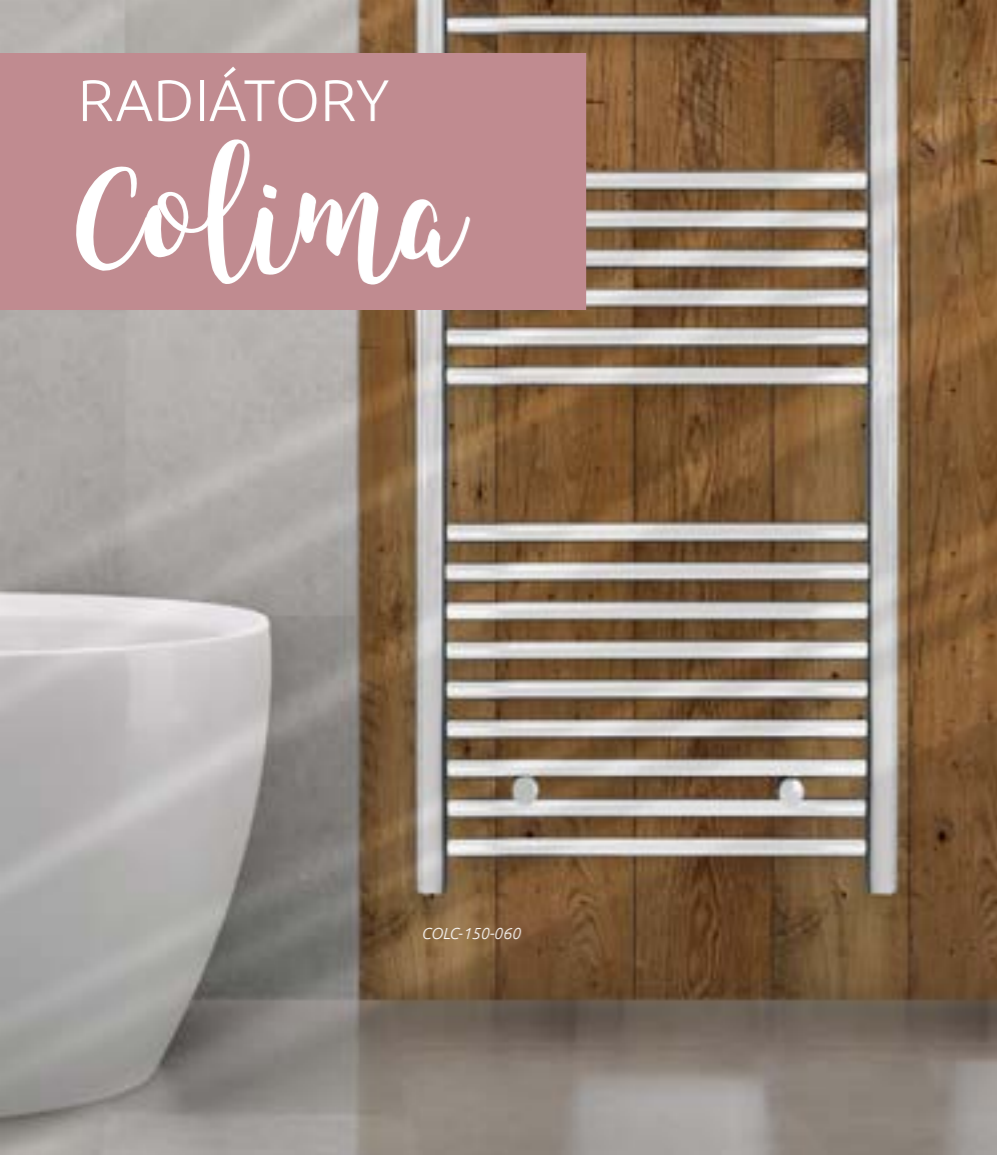

RADIÁTORY Colima

COLC-150-060

Novinka