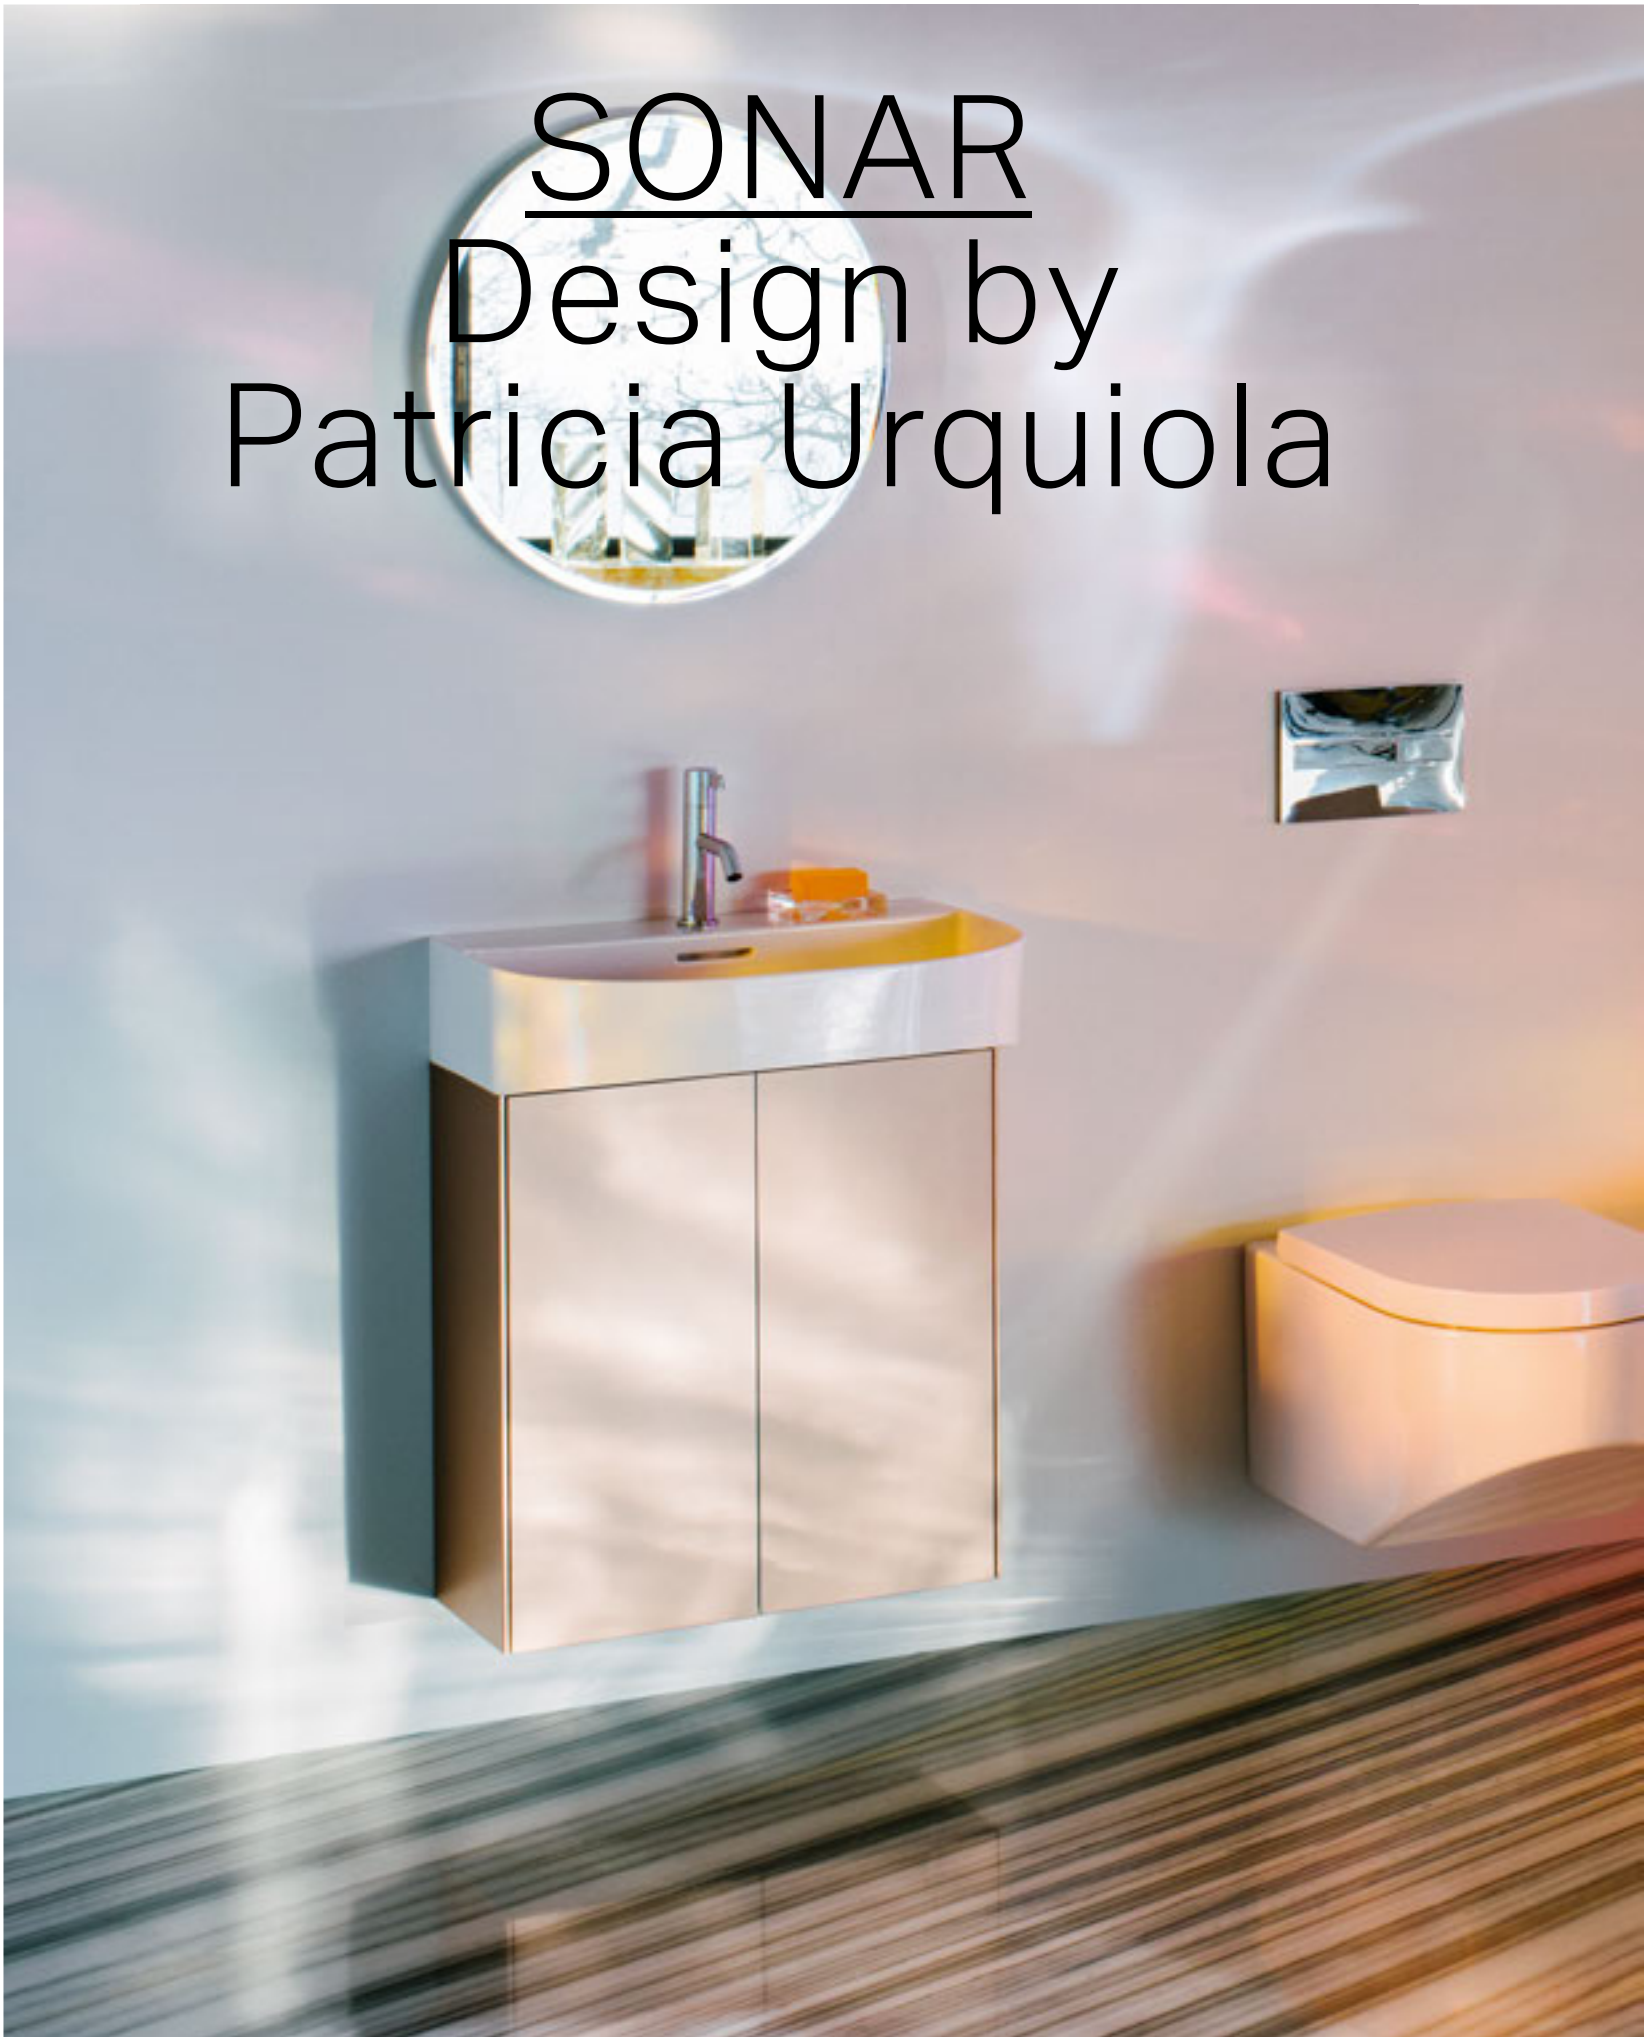

SONAR Design by Patricia Urquiola

SONAR washbasin 60 with vanity unit; wall-hung WC; freestanding bathtub with tap bank and surface structure; backrest, tray for Sonar bathtubs KARTELL BY LAUFEN faucets