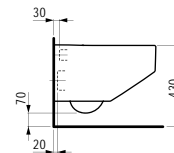

820341

Wall-hung WC, washdown, rimless

Wand-WC, Tiefspüler, spülrandlos

530 x 370 x 340 (430) mm

Colours: .000 .400 .757

Options: .000

Available from 4th Quarter 2019

Verfügbar ab 4. Quartal 2019