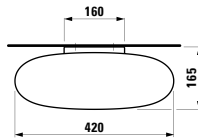

877851

Ceramic shelf
Keramische Ablage
420 x 160 mm

Colours: .000 .757

Options: .000*

Available from 4th Quarter 2019

*Screwed (screws included) or glued
(adhesive included)

Verfügbar ab 4. Quartal 2019

**Montage geschraubt (Schrauben inklusive)
oder geklebt (Klebstoff inklusive)*