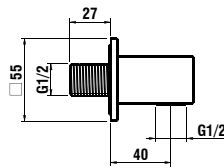

363220xxx1611

Shower hose connector, with check-valve

Anschlussbogen, mit Rückflussverhinderer

Colours: .004 .091*

Available from 4th Quarter 2019

*brushed stainless steel

Verfügbar ab 4. Quartal 2019

*Edelstahl gebürstet