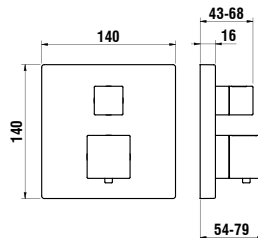

333226xxx0001

Twin handled set for concealed
thermostatic shower mixer, with 2-way dimmer

*2-Griff-Fertigmontageset für thermostatischen
Unterputz-Duschenmischer, mit 2-Wege-Dimmer*

Colours: .004 .090*

Available from 4th Quarter 2019

*brushed stainless steel

Verfügbar ab 4. Quartal 2019

*Edelstahl gebürstet