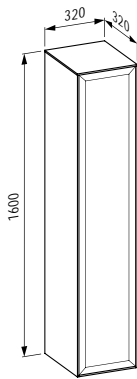

## 406074

Set of adjustable feet

*Stellfuß-Set*

60 x 60 x 165 mm

**Colours:** .631 .170

Available from 3rd Quarter 2019

Verfügbar ab 3. Quartal 2019