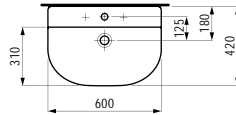

810342

Washbasin

Waschtisch

600 x 420 x 140 mm

Colours: .000 .400 .757

Options: .104 .108 .109 .136

405483

Vanity unit, 2 doors

Waschtischunterbau, 2 Türen

580 x 240 x 600 mm

Colours: .040 .041 .042

816342

Washbasin, undersurface ground

Aufsatz-Waschtisch

600 x 420 x 140 mm

Colours: .000 .400 .757

Options: .104 .108 .109 .136