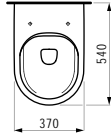

823341

Floorstanding WC, washdown, rimless, outlet horizontal or vertical

Stand-WC, Tiefspüler, spülrandlos, Abgang waagrecht/senkrecht

530 x 370 x 430 mm

Colours: .000 .400 .757

Options: .000

Available from 4th Quarter 2019

Verfügbar ab 4. Quartal 2019