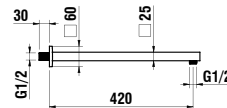

366220xxx0131

Wall bracket for rain shower head, 420mm

Brausewandarm für Regenbrause, 420 mm

Colours: .004 .079*

Available from 4th Quarter 2019

*Nickel brushed

Verfügbar ab 4. Quartal 2019

*Nickel gebürstet