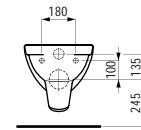

821952

Wall-hung WC ‚compact‘, washdown, rimless

Wand-WC ‚compact‘, Tiefspüler, spülrandlos

490 x 360 x 350 (430) mm

Colours: .000 .400

Options: .000

Available from 4th Quarter 2019

Verfügbar ab 4. Quartal 2019