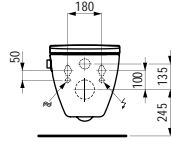

SHOWER TOILET CLEANET NAVIA

820601 NAVIA

Shower Toilet, wall-hung, rimless, washdown, incl. seat and cover removable with lowering system