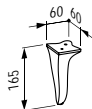

## 406074

Set of adjustable feet

*Stellfuß-Set*

60 x 60 x 165 mm

**Colours:** .631 .170

Available from 3rd Quarter 2019

Verfügbar ab 3. Quartal 2019