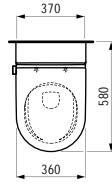

SHOWER TOILET CLEANET NAVIA

820601 NAVIA

Shower Toilet, wall-hung, rimless, washdown, incl. seat and cover removable with lowering system