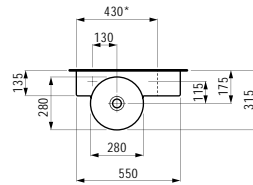

815283

Small washbasin round, shelf right,
cutable to 430 mm
*Handwaschbecken rund, Ablage rechts,
schneidbar bis 430 mm*
550 x 315 x 115 mm

Colours: .000 .400 .757

Options: .105 .109 .811 .813

Available from 3rd Quarter 2019

Verfügbar ab 3. Quartal 2019

381281

Towel holder
Handtuchhalter

Colours: .004

Available from 3rd Quarter 2019

Verfügbar ab 3. Quartal 2019

815284

Small washbasin round, shelf left, cutable to 430 mm
*Handwaschbecken rund, Ablage links,
schneidbar bis 430 mm*
550 x 315 x 115 mm

Colours: .000 .400 .757

Options: .106 .109 .812 .813

Available from 3rd Quarter 2019

Verfügbar ab 3. Quartal 2019