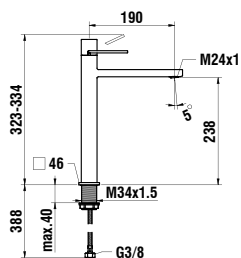

311228xxx1201

Column single lever basin mixer, projection 190 mm, fixed spout, without pop-up waste

Standsäulen-Einhebel-Waschtischmischer, Ausladung 190 mm, Festauslauf, ohne Ablaufventil

Colours: .004 .091*

Available from 4th Quarter 2019

*brushed stainless steel

Verfügbar ab 4. Quartal 2019

*Edelstahl gebürstet