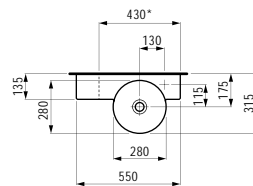

381280

Towel holder
Handtuchhalter

Colours: .004

Available from 3rd Quarter 2019

Verfügbar ab 3. Quartal 2019