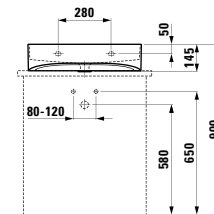

815341

Small washbasin, incl. ceramic waste cover

Handwaschbecken, inkl. Keramikabdeckung für Ablaufventil

410 x 420 x 140 mm

Colours: .000 .400 .757

Options: .104 .109

405481

Vanity unit, 1 door, left hinged

Waschtischunterbau, 1 Tür, Scharnier links

385 x 240 x 600 mm

Colours: .040 .041 .042

405482

Vanity unit, 1 door, right hinged

Waschtischunterbau, 1 Tür, Scharnier rechts

385 x 240 x 600 mm

Colours: .040 .041 .042

810342

Washbasin

Waschtisch

600 x 420 x 140 mm

Colours: .000 .400 .757

Options: .104 .108 .109 .136

405483

Vanity unit, 2 doors

Waschtischunterbau, 2 Türen

580 x 240 x 600 mm

Colours: .040 .041 .042

816342

Washbasin, undersurface ground

Aufsatz-Waschtisch

600 x 420 x 140 mm

Colours: .000 .400 .757

Options: .104 .108 .109 .136