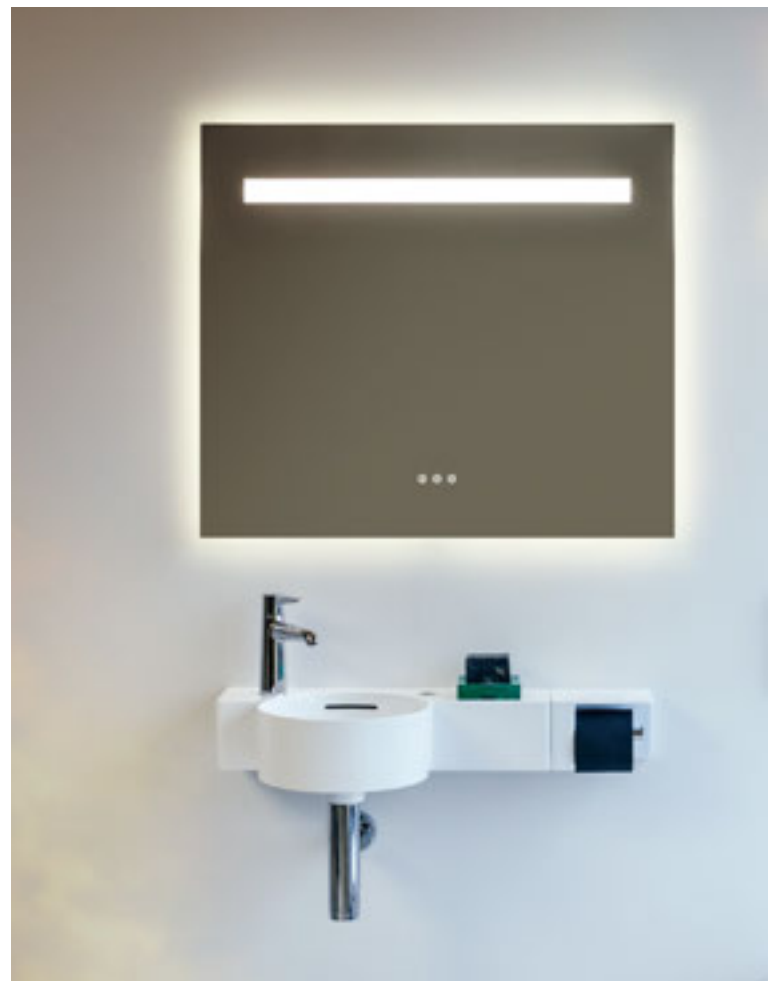

LEELO mirror 80 with LED light and touch sensor VAL small washbasin round 55; ceramic toilet paper holder
LEELO Spiegel 80 mit LED Beleuchtung und Touch Sensorschalter; VAL Handwaschbecken rund 55, keramischer Papierrollenhalter