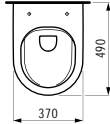

820333

Wall-hung WC ,compact', washdown, rimless

Wand-WC ,compact', Tiefspüler, spülrandlos

490 x 370 x 285 (430) mm

Colours: .000 .400 .757, 020, 759

Options: .000

Available from 3rd Quarter 2019

Verfügbar ab 3. Quartal 2019