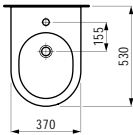

830851

Wall-hung bidet
Wandbidet
530 x 370 x 430 mm

Colours: .000 .400 .757

Options: .302