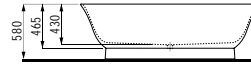

220852

Freestanding bathtub,
made of solid surface material Sentec
*Freistehende Badewanne,
aus Mineralgusswerkstoff Sentec*
1900 x 900 x 580 mm

Colours: .000

Options: .000