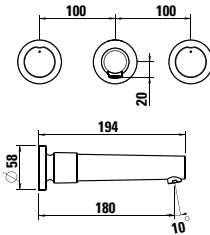

3128560041201

Concealed twin handled basin mixer,
projection 180 mm

*2-Griff-Unterputz-Waschtischmischer,
Ausladung 180 mm*

Colours: .004

Available from 4th Quarter 2019

Verfügbar ab 4. Quartal 2019