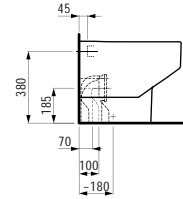

823341

Floorstanding WC, washdown, rimless, outlet horizontal or vertical

Stand-WC, Tiefspüler, spülrandlos, Abgang waagrecht/senkrecht

530 x 370 x 430 mm

Colours: .000 .400 .757

Options: .000

Available from 4th Quarter 2019

Verfügbar ab 4. Quartal 2019