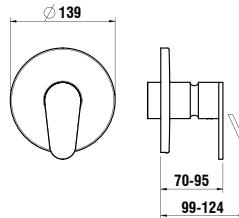

3318560040001

Set for concealed single lever shower mixer, with one outlet

Fertigmontageset für Unterputz-Einhebel-Duschenmischer, mit einem Wasserabgang

Colours: .004

Available from 4th Quarter 2019

Verfügbar ab 4. Quartal 2019