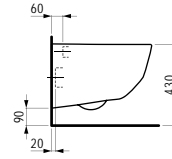

820968

Wall hanging Water Closet Bowl, rimless, washdown, cUPC approved

Wand-WC, Tiefspüler, spülrandlos, zugelassen nach cUPC (USA)

530 x 360 x 340 (430) mm

Colours: .000 .400

Options: .250

Available from 3rd Quarter 2019

Verfügbar ab 3. Quartal 2019