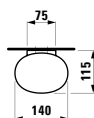

## 873856

Ceramic soap dish  
*Keramische Seifenschale*  
140 x 115 x 35 mm

**Colours:** .000 .757

**Options:** .000

Available from 4th Quarter 2019

*Verfügbar ab 4. Quartal 2019*