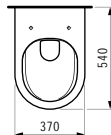

820341

Wall-hung WC, washdown, rimless

Wand-WC, Tiefspüler, spülrandlos

530 x 370 x 340 (430) mm

Colours: .000 .400 .757

Options: .000

Available from 4th Quarter 2019

Verfügbar ab 4. Quartal 2019