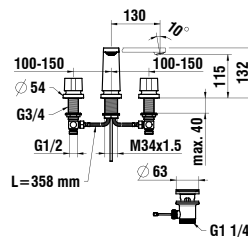

3128530041201

3-hole basin mixer, projection 130 mm, fixed spout, without pop-up waste valve

3-Loch Waschtischmischer, Ausladung 130 mm, Festauslauf, ohne Ablaufventil

Colours: .004

Available from 4th Quarter 2019

Verfügbar ab 4. Quartal 2019