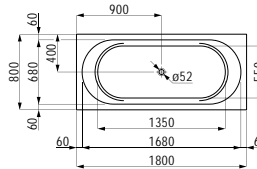

## 241950

Bathtub, drop-in version, oval, made of Marbond composite material

*Badewanne, Einbauversion, oval, aus Verbundwerkstoff Marbond*

1800 x 800 x 460 (585-640) mm

**Colours:** .000

**Options:** .000