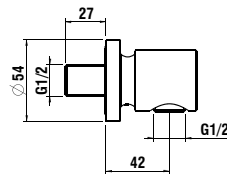

3638500041511

Shower hose connector, with check-valve, all-metal

Anschlussbogen, mit Rückflussverhinderer, Vollmetall

Colours: .004

Available from 4th Quarter 2019

Verfügbar ab 4. Quartal 2019