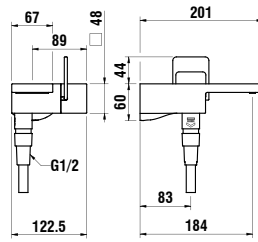

3212290911411

Single lever concealed bath mixer
for Simibox 1-Point, with accessories

*Einhebel-Unterputz-Bademischer für Simibox
1-Point, mit Zubehör*

Colours: .091*

Available from 4th Quarter 2019

*brushed stainless steel

Verfügbar ab 4. Quartal 2019

*Edelstahl gebürstet