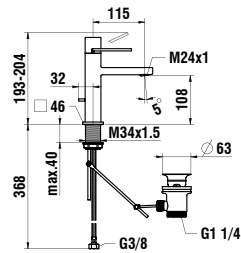

3112210911111

Single lever basin mixer, projection 115 mm, fixed spout, with pop-up waste

Einhebel-Waschtischmischer, Ausladung 115 mm, Festauslauf, mit Ablaufventil

Colours: .091*

Available from 4th Quarter 2019

*brushed stainless steel

Verfügbar ab 4. Quartal 2019

*Edelstahl gebürstet