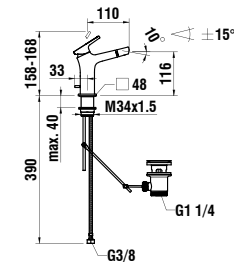

3413910041111

Single lever bidet mixer, projection 110 mm, Eco+, fixed spout, with pop-up waste

Einhebel-Bidetmischer, Ausladung 110 mm, Eco+, Festauslauf, mit Ablaufventil

Colours: .004

Available from 3rd Quarter 2019

Verfügbar ab 3. Quartal 2019