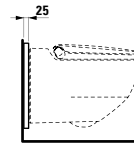

894690

Adapter plate for shower toilet installation with connections above 9 cm outside of centre

Adapterplatte zur Installation des Dusch-WC's mit Anschlüssen über 9 cm außerhalb der Mitte

450 x 450 x 25 mm

Colours: .000*

Options: .000

* color white matt

* Farbe weiß matt