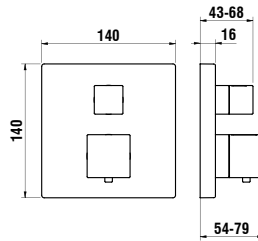

323226xxx0001

Twin handled set for concealed thermostatic bath/
shower mixer, with 2-way dimmer

*2-Griff-Fertigmontageset für thermostatischen
Unterputz-Bade-/Duschenmischer,
mit 2-Wege-Dimmer*

Colours: .004 .090*

Available from 4th Quarter 2019

*brushed stainless steel (PVD)

Verfügbar ab 4. Quartal 2019

*Edelstahl gebürstet (PVD)