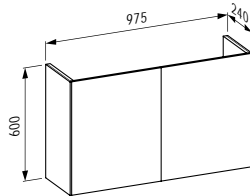

810347

Washbasin

Waschtisch

1000 x 420 x 140 mm

Colours: .000 .400 .757

Options: .104 .107 .108 .109 .136

Available from 3rd Quarter 2019

Verfügbar ab 3. Quartal 2019

405484

Vanity unit, 2 doors

Waschtischunterbau, 2 Türen

975 x 240 x 600 mm

Colours: .040 .041 .042

Available from 3rd Quarter 2019

Verfügbar ab 3. Quartal 2019

816347

Washbasin, undersurface ground

Aufsatz-Waschtisch

1000 x 420 x 140 mm

Colours: .000 .400 .757

Options: .104 .107 .108 .109 .136

Available from 3rd Quarter 2019

Verfügbar ab 3. Quartal 2019