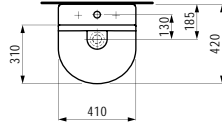

815341

Small washbasin, incl. ceramic waste cover

Handwaschbecken, inkl. Keramikabdeckung für Ablaufventil

410 x 420 x 140 mm

Colours: .000 .400 .757

Options: .104 .109