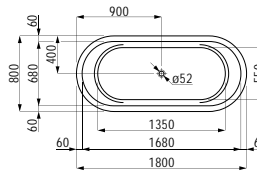

## 241950

Bathtub, drop-in version, oval, made of Marbond composite material

*Badewanne, Einbauversion, oval, aus Verbundwerkstoff Marbond*

1800 x 800 x 460 (585-640) mm

**Colours:** .000

**Options:** .000