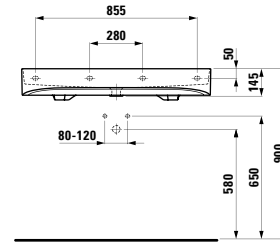

810347

Washbasin

Waschtisch

1000 x 420 x 140 mm

Colours: .000 .400 .757

Options: .104 .107 .108 .109 .136

Available from 3rd Quarter 2019

Verfügbar ab 3. Quartal 2019

405484

Vanity unit, 2 doors

Waschtischunterbau, 2 Türen

975 x 240 x 600 mm

Colours: .040 .041 .042

Available from 3rd Quarter 2019

Verfügbar ab 3. Quartal 2019

816347

Washbasin, undersurface ground

Aufsatz-Waschtisch

1000 x 420 x 140 mm

Colours: .000 .400 .757

Options: .104 .107 .108 .109 .136

Available from 3rd Quarter 2019

Verfügbar ab 3. Quartal 2019