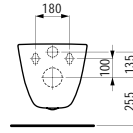

820968

Wall hanging Water Closet Bowl, rimless, washdown, cUPC approved

Wand-WC, Tiefspüler, spülrandlos, zugelassen nach cUPC (USA)

530 x 360 x 340 (430) mm

Colours: .000 .400

Options: .250

Available from 3rd Quarter 2019

Verfügbar ab 3. Quartal 2019