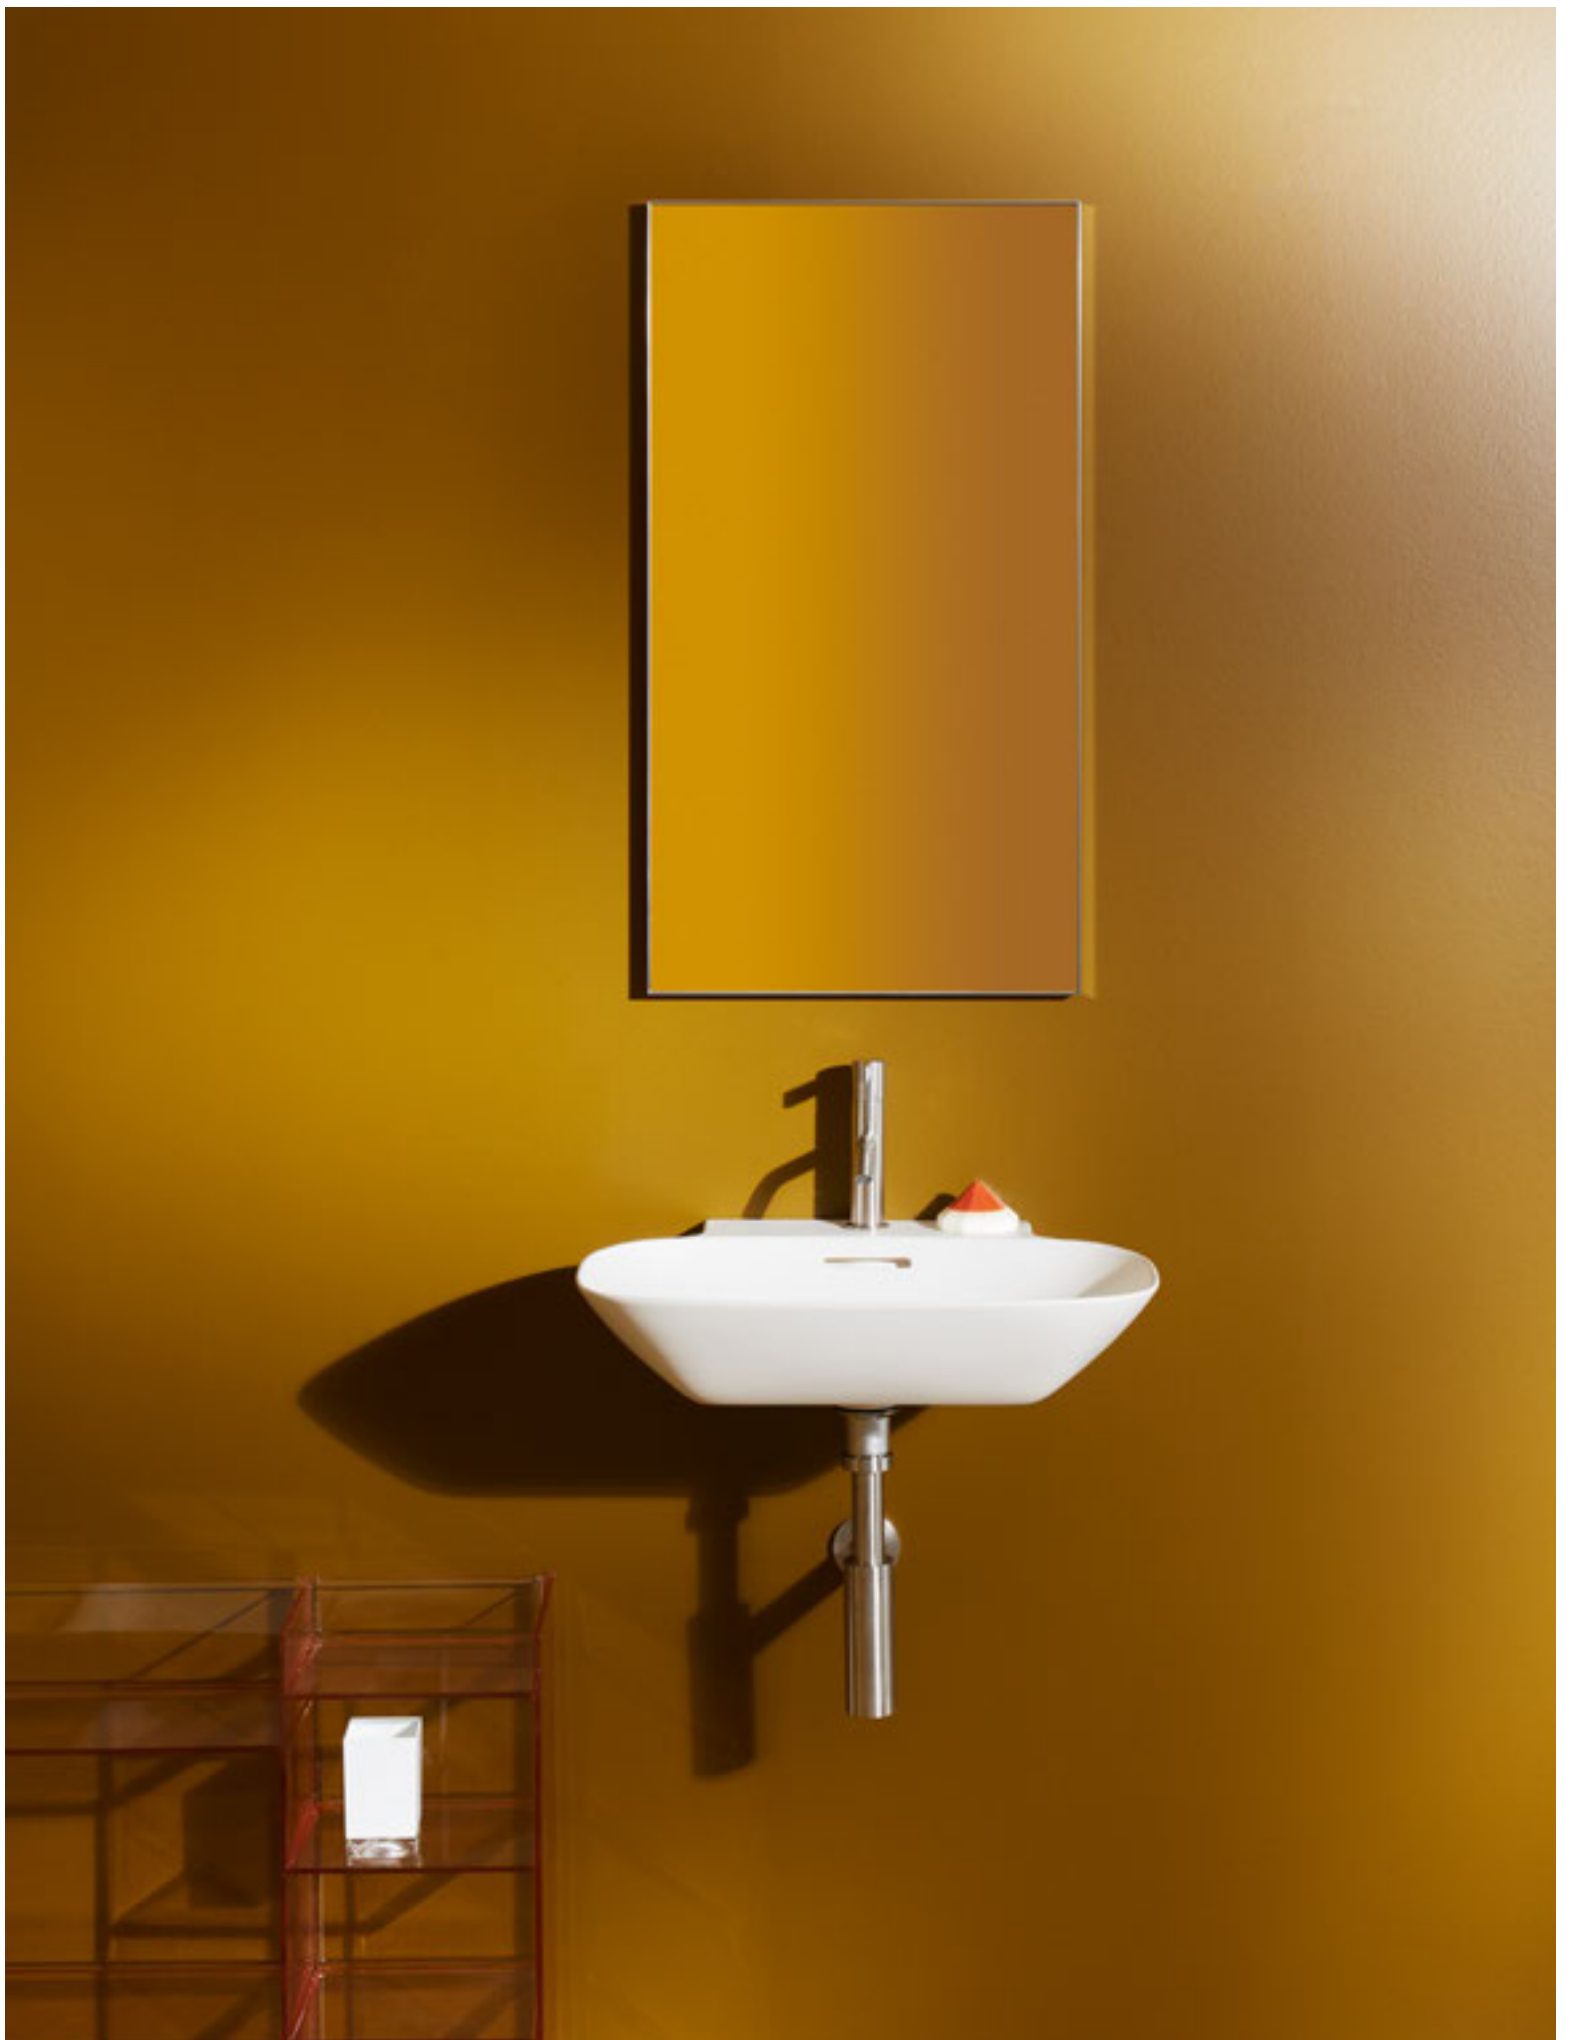

INO washbasin 56 KARTELL BY LAUFEN faucet
INO Waschtisch 56 KARTELL BY LAUFEN Armatur