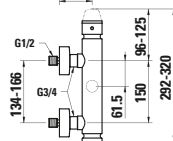

3318570044001

Wall-mounted single lever shower mixer,
with one outlet, without accessories

*Aufputz-Einhebel-Duschenmischer,
mit einem Wasserabgang, ohne Zubehör*

Colours: .004

Available from 4th Quarter 2019

Verfügbar ab 4. Quartal 2019