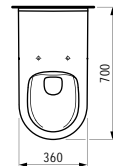

821954 PRO LIBERTY

Wall-hung WC ‚liberty‘, washdown, rimless, barrier-free

Wand-WC ‚liberty‘, Tiefspüler, spülrandlos, barrierefrei

700 x 360 x 350 (450) mm

Colours: .000 .400 .018 .037

Options: .000

Available from 4th Quarter 2019

Verfügbar ab 4. Quartal 2019