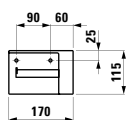

872281

Toilet roll holder, left
Papierrollenhalter, links
170 x 130 x 115 mm

Colours: .000 .757

Options: .000

Available from 3rd Quarter 2019

Verfügbar ab 3. Quartal 2019