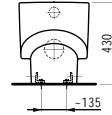

823341

Floorstanding WC, washdown, rimless, outlet horizontal or vertical

Stand-WC, Tiefspüler, spülrandlos, Abgang waagrecht/senkrecht

530 x 370 x 430 mm

Colours: .000 .400 .757

Options: .000

Available from 4th Quarter 2019

Verfügbar ab 4. Quartal 2019