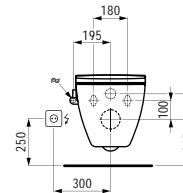

SHOWER TOILET CLEANET NAVIA

820601 NAVIA

Shower Toilet, wall-hung, rimless, washdown, incl. seat and cover removable with lowering system