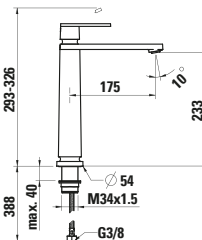

3128530041211

3-hole basin mixer, projection 130 mm, fixed spout, with pop-up waste lever, with pop-up waste

3-Loch Waschtischmischer, Ausladung 130 mm, Festauslauf, mit Ablaufventilhebel, mit Ablaufventil

Colours: .004

Available from 4th Quarter 2019

Verfügbar ab 4. Quartal 2019