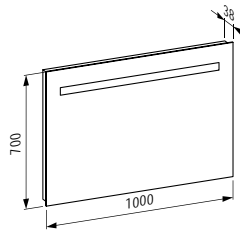

447662 LEELO

Mirror, 1000 mm with integrated horizontal LED lighting, 1 touch sensor (On/ Off/ Dimmer), aluminium frame, 4000K, IP44

Spiegel, 1000 mm, mit integrierter horizontaler LED-Beleuchtung, 1 Touch Sensorschalter (An/ Aus/ Dimmer), Aluminiumrahmen, 4000K, IP44

1000 x 38 x 700 mm

Colours: .144

447663 LEELO

Mirror, 1000 mm with integrated horizontal LED lighting and ambient light, 3 touch sensors (On-Off/ Dimmer/ Colour temperature change 2700-6000K), aluminium frame, IP44

Spiegel, 1000 mm, mit integrierter horizontaler LED-Beleuchtung und Ambientelicht, 3 Touch Sensorschalter (An-Aus/ Dimmer/ Farbtemperaturwechsel 2700-6000K), Aluminiumrahmen, IP44

1000 x 32 x 700 mm

Colours: .144