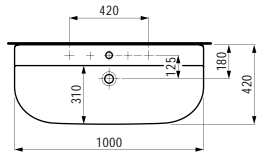

810347

Washbasin

Waschtisch

1000 x 420 x 140 mm

Colours: .000 .400 .757

Options: .104 .107 .108 .109 .136

Available from 3rd Quarter 2019

Verfügbar ab 3. Quartal 2019

405484

Vanity unit, 2 doors

Waschtischunterbau, 2 Türen

975 x 240 x 600 mm

Colours: .040 .041 .042

Available from 3rd Quarter 2019

Verfügbar ab 3. Quartal 2019

816347

Washbasin, undersurface ground

Aufsatz-Waschtisch

1000 x 420 x 140 mm

Colours: .000 .400 .757

Options: .104 .107 .108 .109 .136

Available from 3rd Quarter 2019

Verfügbar ab 3. Quartal 2019