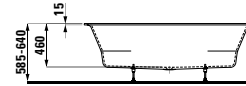

## 241950

Bathtub, drop-in version, oval, made of Marbond composite material

*Badewanne, Einbauversion, oval, aus Verbundwerkstoff Marbond*

1800 x 800 x 460 (585-640) mm

**Colours:** .000

**Options:** .000