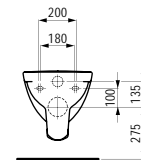

821954 PRO LIBERTY

Wall-hung WC ‚liberty‘, washdown, rimless, barrier-free

Wand-WC ‚liberty‘, Tiefspüler, spülrandlos, barrierefrei

700 x 360 x 350 (450) mm

Colours: .000 .400 .018 .037

Options: .000

Available from 4th Quarter 2019

Verfügbar ab 4. Quartal 2019