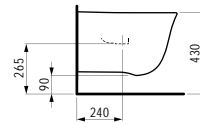

830851

Wall-hung bidet
Wandbidet
530 x 370 x 430 mm

Colours: .000 .400 .757

Options: .302