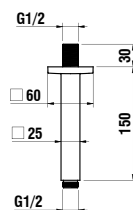

## 364980xxx5001

Shower slide bar, height 1030 mm

*Duschgleitstange, Höhe 1030 mm*

**Colours:** .004 .090\*

Available from 4th Quarter 2019

\*brushed stainless steel (PVD)

*Verfügbar ab 4. Quartal 2019*

\*Edelstahl gebürstet (PVD)