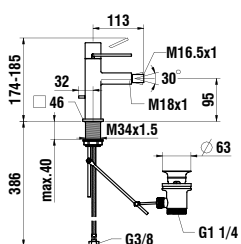

341221xxx1111

Single lever bidet mixer, fixed spout, with pop-up waste

Einhebel-Bidetmischer, Festauslauf, mit Ablaufventil

Colours: .004 .091*

Available from 4th Quarter 2019

*brushed stainless steel

Verfügbar ab 4. Quartal 2019

*Edelstahl gebürstet