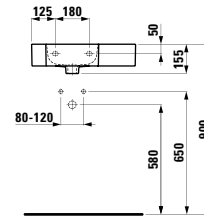

815283

Small washbasin round, shelf right,
cutable to 430 mm
*Handwaschbecken rund, Ablage rechts,
schneidbar bis 430 mm*
550 x 315 x 115 mm

Colours: .000 .400 .757

Options: .105 .109 .811 .813

Available from 3rd Quarter 2019

Verfügbar ab 3. Quartal 2019

381281

Towel holder
Handtuchhalter

Colours: .004

Available from 3rd Quarter 2019

Verfügbar ab 3. Quartal 2019

815284

Small washbasin round, shelf left, cutable to 430 mm
*Handwaschbecken rund, Ablage links,
schneidbar bis 430 mm*
550 x 315 x 115 mm

Colours: .000 .400 .757

Options: .106 .109 .812 .813

Available from 3rd Quarter 2019

Verfügbar ab 3. Quartal 2019