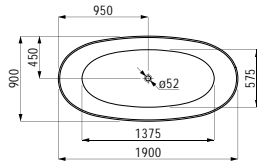

220852

Freestanding bathtub,
made of solid surface material Sentec
*Freistehende Badewanne,
aus Mineralgusswerkstoff Sentec*
1900 x 900 x 580 mm

Colours: .000

Options: .000

406070

Ceramic mirror with LED ambient light, horizontal or
vertical mounting, for room switch, 4000K
*Keramischer Spiegel mit LED Ambientelicht,
horizontal oder vertikal montierbar,
für Lichtschalter, 4000K*
500 x 80 x 700 mm

Colours: .000 .757

Available from 3rd Quarter 2019

Verfügbar ab 3. Quartal 2019