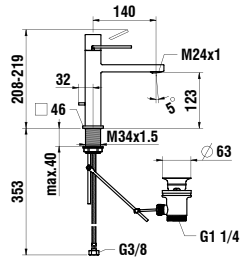

311221xxx1211

Single lever basin mixer, projection 140 mm, fixed spout, with pop-up waste

Einhebel-Waschtischmischer, Ausladung 140 mm, Festauslauf, mit Ablaufventil

Colours: .004 .091*

Available from 4th Quarter 2019

*brushed stainless steel

Verfügbar ab 4. Quartal 2019

*Edelstahl gebürstet