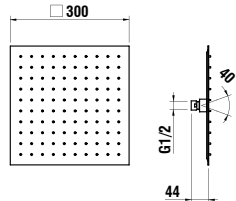

367221xxx1311

Square rain shower head, ultra flat, 300x300 mm

Quadratische Regenbrause, ultraflach, 300x300 mm

Colours: .004 .091*

Available from 4th Quarter 2019

*brushed stainless steel

Verfügbar ab 4. Quartal 2019

*Edelstahl gebürstet