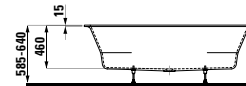

## 241950

Bathtub, drop-in version, oval, made of Marbond composite material

*Badewanne, Einbauversion, oval, aus Verbundwerkstoff Marbond*

1800 x 800 x 460 (585-640) mm

**Colours:** .000

**Options:** .000