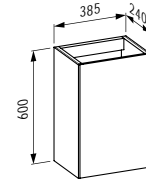

815341

Small washbasin, incl. ceramic waste cover

Handwaschbecken, inkl. Keramikabdeckung für Ablaufventil

410 x 420 x 140 mm

Colours: .000 .400 .757

Options: .104 .109