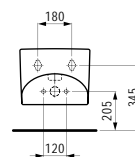

830341

Wall-hung bidet

Wandbidet

530 x 370 x 340 (430) mm

Colours: .000 .400 .757

Options: .302

Available from 4th Quarter 2019

Verfügbar ab 4. Quartal 2019