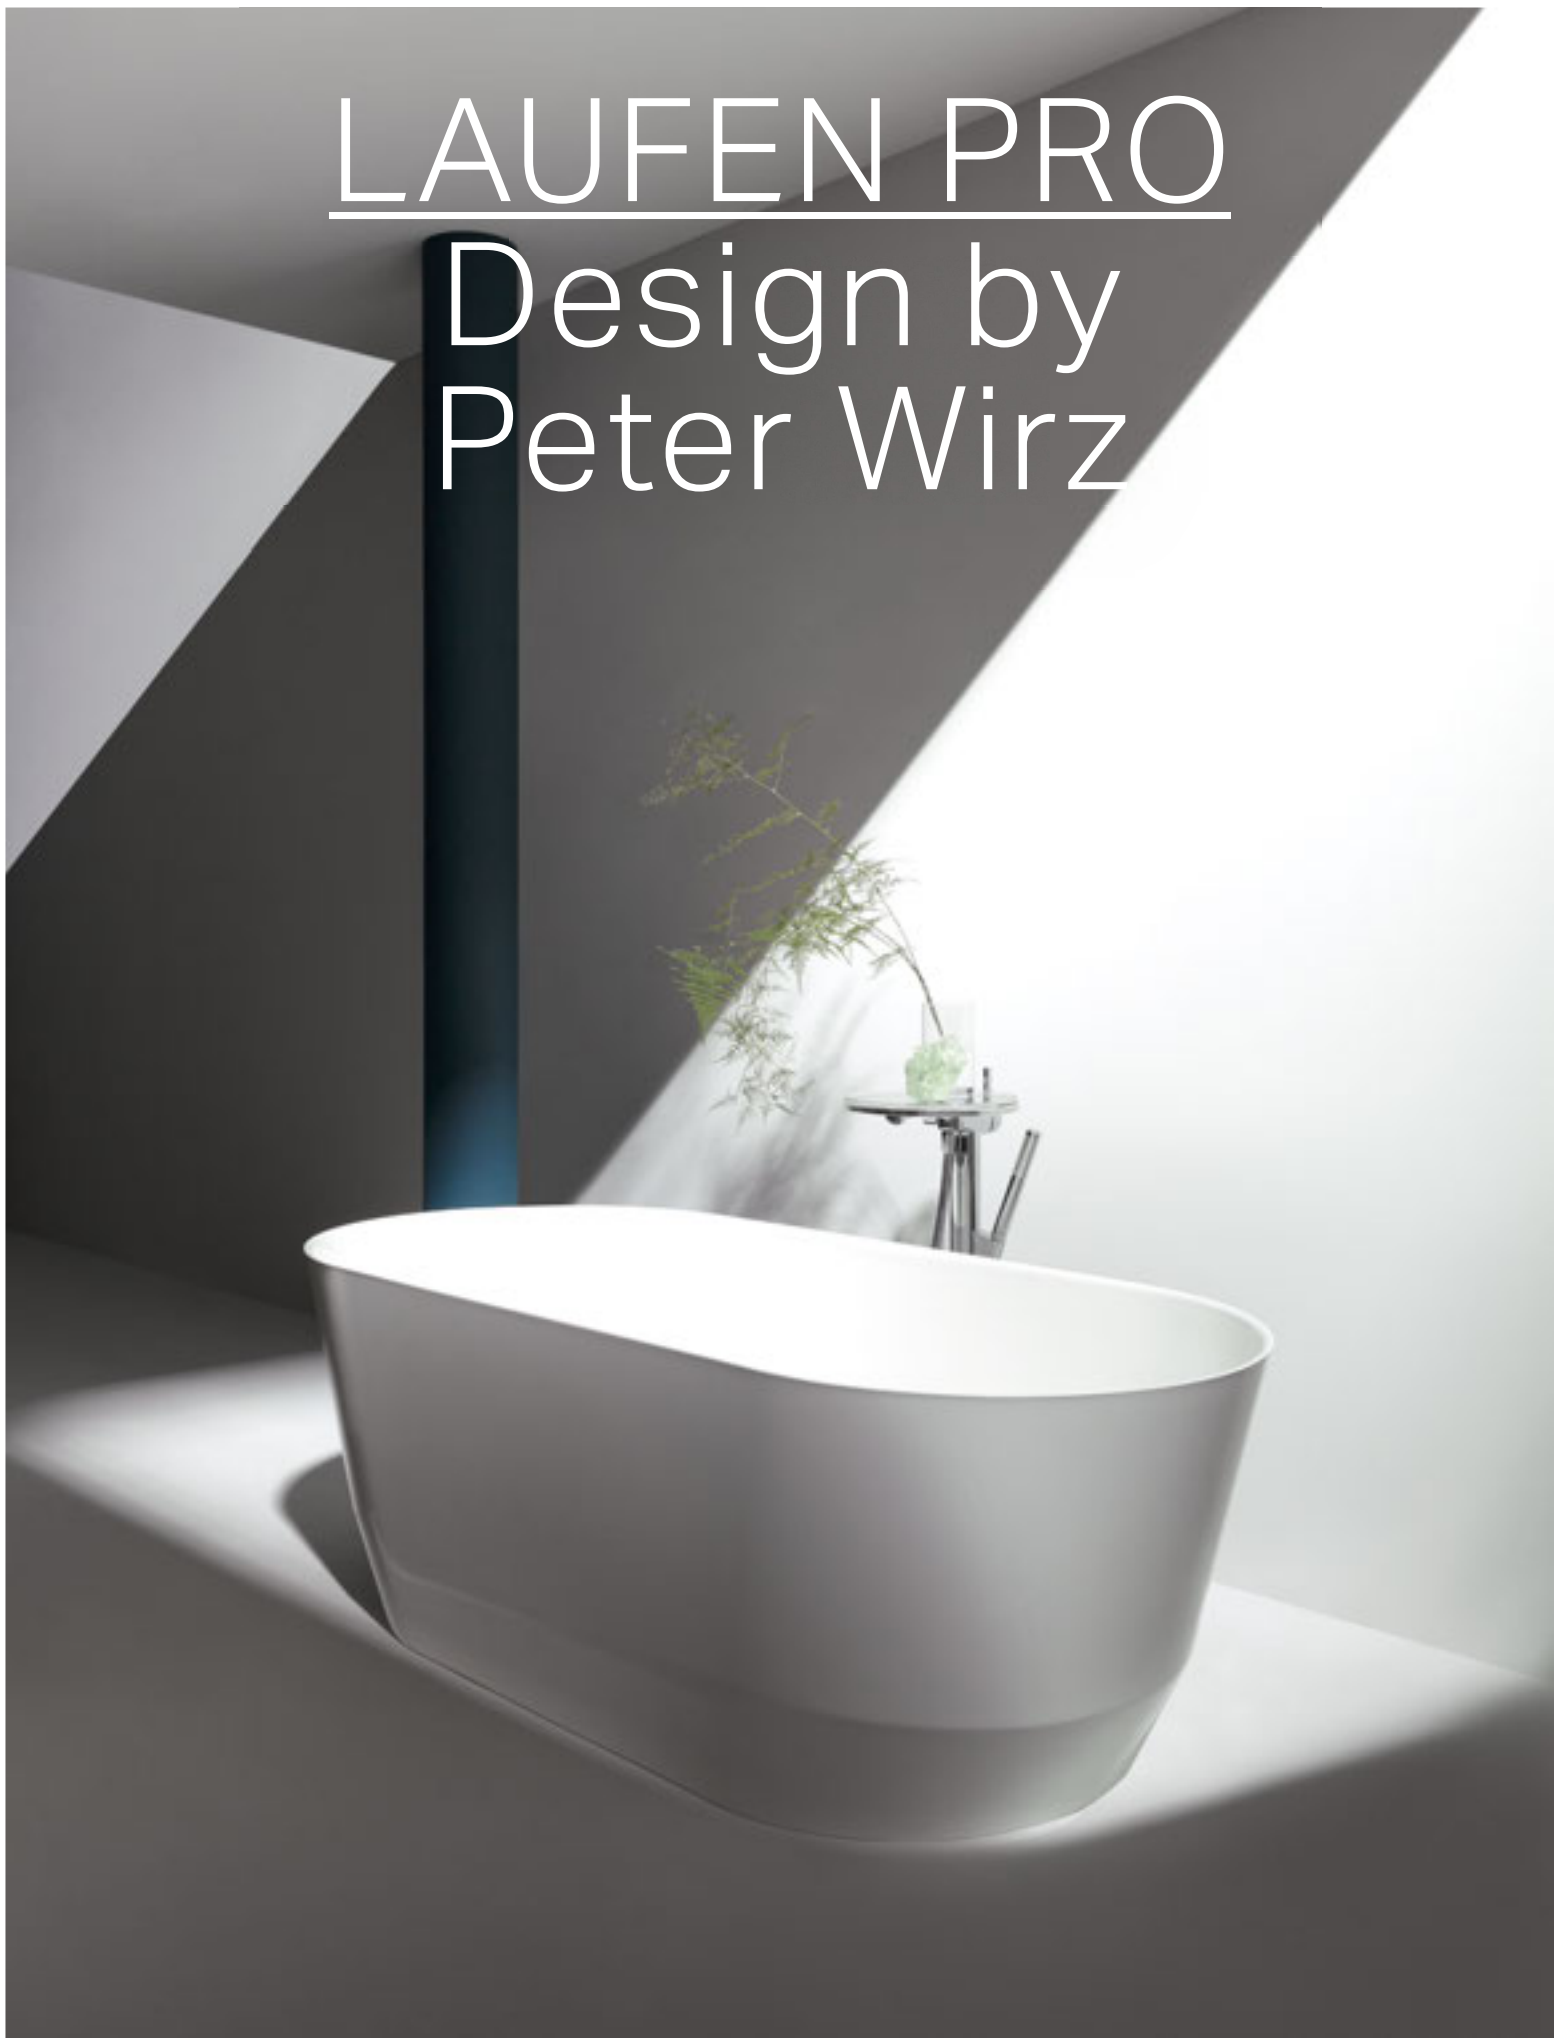

LAUFEN PRO

Design by Peter Wirz

LAUFEN PRO freestanding bathtub made of Marbond   KARTELL BY LAUFEN column single lever bath mixer 'disc'
LAUFEN PRO freistehende Badewanne aus Marbond   KARTELL BY LAUFEN Standsäulen Bademischer 'disc'