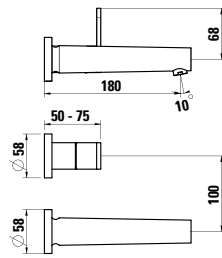

3118560041201

Concealed single lever basin mixer for Simibox
2-Point, fixed spout, projection 180 mm

*Einhebel-Unterputz-Waschtischmischer für Simibox
2-Point, Festauslauf, Ausladung 180 mm*

Colours: .004

Available from 4th Quarter 2019

Verfügbar ab 4. Quartal 2019