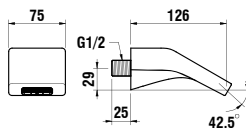

3713900040601

Bath spout, projection 126 mm

Wanneneinlauf, Ausladung 126 mm

Colours: .004

Available from 3rd Quarter 2019

Verfügbar ab 3. Quartal 2019