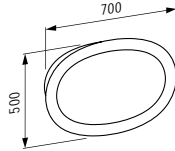

406070

Ceramic mirror with LED ambient light, horizontal or
vertical mounting, for room switch, 4000K
*Keramischer Spiegel mit LED Ambientelicht,
horizontal oder vertikal montierbar,
für Lichtschalter, 4000K*
500 x 80 x 700 mm

Colours: .000 .757

Available from 3rd Quarter 2019

Verfügbar ab 3. Quartal 2019