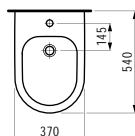

830341

Wall-hung bidet

Wandbidet

530 x 370 x 340 (430) mm

Colours: .000 .400 .757

Options: .302

Available from 4th Quarter 2019

Verfügbar ab 4. Quartal 2019