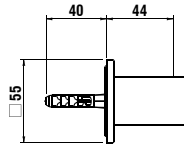

## 369220xxx3011

Fixed shower holder, all-metal

*Fester Brausehalter, Vollmetall*

**Colours:** .004 .091\*

Available from 4th Quarter 2019

\*brushed stainless steel

*Verfügbar ab 4. Quartal 2019*

*\*Edelstahl gebürstet*