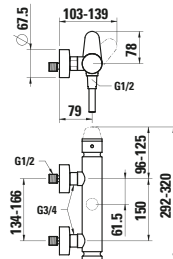

3318570041411

Wall-mounted single lever shower mixer,
with one outlet, with accessories

*Aufputz-Einhebel-Duschenmischer,
mit einem Wasserabgang, mit Zubehör*

Colours: .004

Available from 4th Quarter 2019

Verfügbar ab 4. Quartal 2019