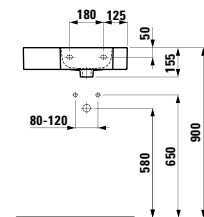

381280

Towel holder
Handtuchhalter

Colours: .004

Available from 3rd Quarter 2019

Verfügbar ab 3. Quartal 2019