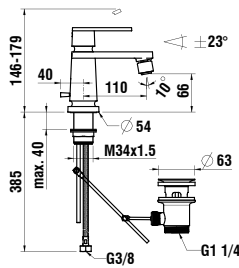

3318570041411

Wall-mounted single lever shower mixer,
with one outlet, with accessories

*Aufputz-Einhebel-Duschenmischer,
mit einem Wasserabgang, mit Zubehör*

Colours: .004

Available from 4th Quarter 2019

Verfügbar ab 4. Quartal 2019