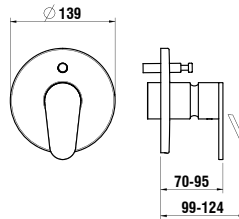

3218560040001

Set for concealed single lever bath mixer, with diverter

Fertigmontageset für Unterputz-Einhebel-Bademischer, mit Umsteller

Colours: .004

Available from 4th Quarter 2019

Verfügbar ab 4. Quartal 2019