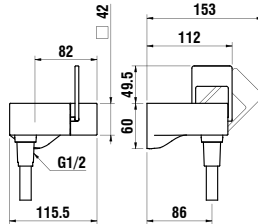

3312290911411

Single lever concealed shower mixer
for Simibox 1-Point, with accessories

*Einhebel-Unterputz-Duschenmischer für Simibox
1-Point, mit Zubehör*

Colours: .091*

Available from 4th Quarter 2019

*brushed stainless steel (PVD)

Verfügbar ab 4. Quartal 2019

*Edelstahl gebürstet (PVD)