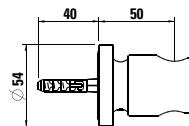

3698500042011

Fixed shower holder, all-metal

Fester Brausehalter, Vollmetall

Colours: .004

Available from 4th Quarter 2019

Verfügbar ab 4. Quartal 2019