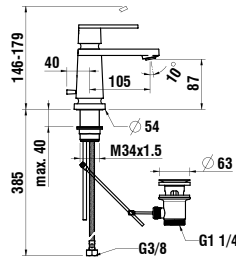

THE NEW CLASSIC

3118510041111

Single lever basin mixer, projection 105 mm, fixed spout, with pop-up waste

Einhebel-Waschtischmischer, Ausladung 105 mm, Festauslauf, mit Ablaufventil

Colours: .004

Available from 4th Quarter 2019

Verfügbar ab 4. Quartal 2019

3118510041101

Single lever basin mixer, projection 105 mm, fixed spout, without pop-up waste

Einhebel-Waschtischmischer, Ausladung 105 mm, Festauslauf, ohne Ablaufventil

Colours: .004

Available from 4th Quarter 2019

Verfügbar ab 4. Quartal 2019

3118510041211

Single lever basin mixer, projection 130 mm, fixed spout, with pop-up waste

Einhebel-Waschtischmischer, Ausladung 130 mm, Festauslauf, mit Ablaufventil

Colours: .004

Available from 4th Quarter 2019

Verfügbar ab 4. Quartal 2019