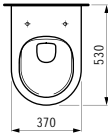

820851

Wall-hung WC, washdown, rimless
Wand-WC, Tiefspüler, spülrandlos
530 x 370 x 430 mm

Colours: .000 .400 .757

Options: .000