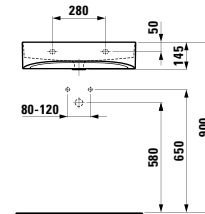

810342

Washbasin

Waschtisch

600 x 420 x 140 mm

Colours: .000 .400 .757

Options: .104 .108 .109 .136

405483

Vanity unit, 2 doors

Waschtischunterbau, 2 Türen

580 x 240 x 600 mm

Colours: .040 .041 .042

816342

Washbasin, undersurface ground

Aufsatz-Waschtisch

600 x 420 x 140 mm

Colours: .000 .400 .757

Options: .104 .108 .109 .136