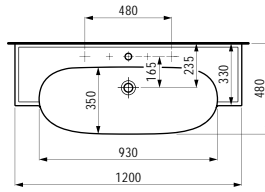

THE NEW CLASSIC

813858

Vanity washbasin

Möbelwaschtisch

1200 x 480 x 75 mm

Colours: .000 .400 .757

Options: .104 .107 .108 .109 .136 .115 .158

Available from 3rd Quarter 2019

Verfügbar ab 3. Quartal 2019

406051

Vanity unit, 1 drawer, matches vanity washbasin 813858

Waschtischunterbau, 1 Schublade, passend zu Möbelwaschtisch 813858

1175 x 315 x 345 mm

Colours: .631 .627 .628

Available from 3rd Quarter 2019

Verfügbar ab 3. Quartal 2019