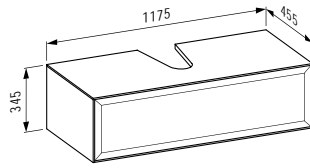

## 406014

Drawer element 800, 2 drawer,  
 with centre cut-out

*Schubladenelement 800, 2 Schublade,  
 mit Ausschnitt Mitte*

775 x 455 x 600 mm

**Colours:** .631 .627 .628

**406023**

Drawer element 1200, 1 drawer,  
with centre cut-out