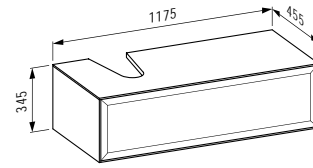

406085

Drawer element 1200, 1 drawer,
cut-out left

*Schubladenelement 1200, 1 Schublade,
Ausschnitt links*

1175 x 455 x 345 mm

Colours: .631 .627 .628