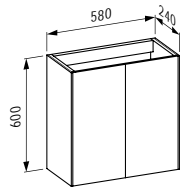

810342

Washbasin

Waschtisch

600 x 420 x 140 mm

Colours: .000 .400 .757

Options: .104 .108 .109 .136

405483

Vanity unit, 2 doors

Waschtischunterbau, 2 Türen

580 x 240 x 600 mm

Colours: .040 .041 .042

816342

Washbasin, undersurface ground

Aufsatz-Waschtisch

600 x 420 x 140 mm

Colours: .000 .400 .757

Options: .104 .108 .109 .136