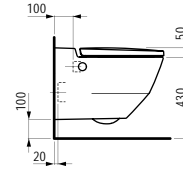

SHOWER TOILET CLEANET NAVIA

820601 NAVIA

Shower Toilet, wall-hung, rimless, washdown, incl. seat and cover removable with lowering system