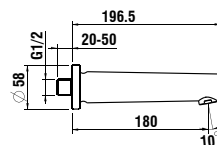

3718500040601

Bath spout, projection 180 mm

Wanneneinlauf, Ausladung 180 mm

Colours: .004

Available from 4th Quarter 2019

Verfügbar ab 4. Quartal 2019