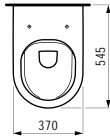

820339

Wall hanging Water Closet Bowl, rimless, washdown, cUPC approved

Wand-WC, Tiefspüler, spülrandlos, zugelassen nach cUPC (USA)

545 x 370 x 285 (430) mm

Colours: .000 .020 .400 .757 .759

Options: .000