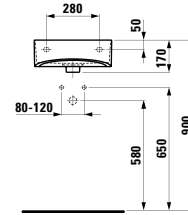

815341

Small washbasin, incl. ceramic waste cover

Handwaschbecken, inkl. Keramikabdeckung für Ablaufventil

410 x 420 x 140 mm

Colours: .000 .400 .757

Options: .104 .109