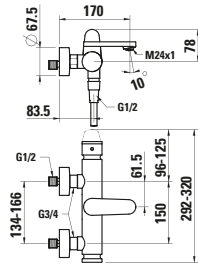

THE NEW CLASSIC

3218570041411

Wall-mounted single lever bath mixer, with diverter, with accessories

Aufputz-Einhebel-Bademischer, mit Umsteller, mit Zubehör

Colours: .004

Available from 4th Quarter 2019

Verfügbar ab 4. Quartal 2019