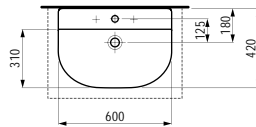

815341

Small washbasin, incl. ceramic waste cover

Handwaschbecken, inkl. Keramikabdeckung für Ablaufventil

410 x 420 x 140 mm

Colours: .000 .400 .757

Options: .104 .109

405481

Vanity unit, 1 door, left hinged

Waschtischunterbau, 1 Tür, Scharnier links

385 x 240 x 600 mm

Colours: .040 .041 .042

405482

Vanity unit, 1 door, right hinged

Waschtischunterbau, 1 Tür, Scharnier rechts

385 x 240 x 600 mm

Colours: .040 .041 .042

810342

Washbasin

Waschtisch

600 x 420 x 140 mm

Colours: .000 .400 .757

Options: .104 .108 .109 .136

405483

Vanity unit, 2 doors

Waschtischunterbau, 2 Türen

580 x 240 x 600 mm

Colours: .040 .041 .042

816342

Washbasin, undersurface ground

Aufsatz-Waschtisch

600 x 420 x 140 mm

Colours: .000 .400 .757

Options: .104 .108 .109 .136