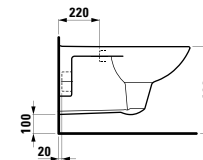

821954 PRO LIBERTY

Wall-hung WC ‚liberty‘, washdown, rimless, barrier-free

Wand-WC ‚liberty‘, Tiefspüler, spülrandlos, barrierefrei

700 x 360 x 350 (450) mm

Colours: .000 .400 .018 .037

Options: .000

Available from 4th Quarter 2019

Verfügbar ab 4. Quartal 2019