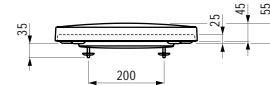

893341

WC seat and cover, removable, with lowering system

Sitz mit Deckel, abnehmbar, mit Absenkautomatik

Colours: .000 .757

Options: .000

Available from 4th Quarter 2019

Verfügbar ab 4. Quartal 2019