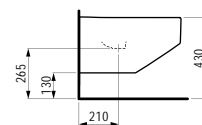

830341

Wall-hung bidet

Wandbidet

530 x 370 x 340 (430) mm

Colours: .000 .400 .757

Options: .302

Available from 4th Quarter 2019

Verfügbar ab 4. Quartal 2019