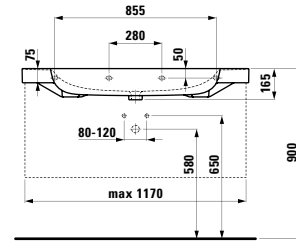

THE NEW CLASSIC

813858

Vanity washbasin

Möbelwaschtisch

1200 x 480 x 75 mm

Colours: .000 .400 .757

Options: .104 .107 .108 .109 .136 .115 .158

Available from 3rd Quarter 2019

Verfügbar ab 3. Quartal 2019

406051

Vanity unit, 1 drawer, matches vanity washbasin 813858

Waschtischunterbau, 1 Schublade, passend zu Möbelwaschtisch 813858

1175 x 315 x 345 mm

Colours: .631 .627 .628

Available from 3rd Quarter 2019

Verfügbar ab 3. Quartal 2019