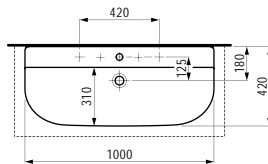

810347

Washbasin

Waschtisch

1000 x 420 x 140 mm

Colours: .000 .400 .757

Options: .104 .107 .108 .109 .136

Available from 3rd Quarter 2019

Verfügbar ab 3. Quartal 2019

405484

Vanity unit, 2 doors

Waschtischunterbau, 2 Türen

975 x 240 x 600 mm

Colours: .040 .041 .042

Available from 3rd Quarter 2019

Verfügbar ab 3. Quartal 2019

816347

Washbasin, undersurface ground

Aufsatz-Waschtisch

1000 x 420 x 140 mm

Colours: .000 .400 .757

Options: .104 .107 .108 .109 .136

Available from 3rd Quarter 2019

Verfügbar ab 3. Quartal 2019

820341

Wall-hung WC, washdown, rimless

Wand-WC, Tiefspüler, spülrandlos

530 x 370 x 340 (430) mm

Colours: .000 .400 .757

Options: .000

Available from 4th Quarter 2019

Verfügbar ab 4. Quartal 2019

893341

WC seat and cover, removable, with lowering system

Sitz mit Deckel, abnehmbar, mit Absenkautomatik

Colours: .000 .757

Options: .000

Available from 4th Quarter 2019

Verfügbar ab 4. Quartal 2019

830341

Wall-hung bidet

Wandbidet

530 x 370 x 340 (430) mm

Colours: .000 .400 .757

Options: .302

Available from 4th Quarter 2019

Verfügbar ab 4. Quartal 2019