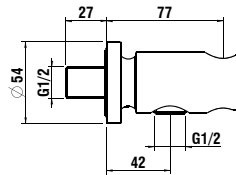

3638500041521

Shower hose connector with integrated shower holder, with check-valve, all-metal

Anschlussbogen mit integriertem Brausehalter, mit Rückflussverhinderer, Vollmetall

Colours: .004

Available from 4th Quarter 2019

Verfügbar ab 4. Quartal 2019