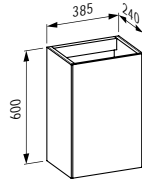

815341

Small washbasin, incl. ceramic waste cover

Handwaschbecken, inkl. Keramikabdeckung für Ablaufventil

410 x 420 x 140 mm

Colours: .000 .400 .757

Options: .104 .109