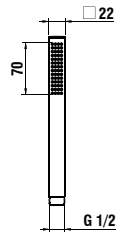

## 361983xxx1211

Hand shower, 1 shower jet

*Handbrause, 1 Brausestrahl*

**Colours:** .004 .090\*

Available from 4th Quarter 2019

\*brushed stainless steel (PVD)

*Verfügbar ab 4. Quartal 2019*

*\*Edelstahl gebürstet (PVD)*