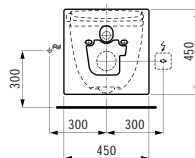

894690

Adapter plate for shower toilet installation with connections above 9 cm outside of centre

Adapterplatte zur Installation des Dusch-WC's mit Anschlüssen über 9 cm außerhalb der Mitte

450 x 450 x 25 mm

Colours: .000*

Options: .000

* color white matt

* Farbe weiß matt