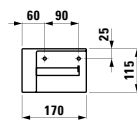

872280

Toilet roll holder, right
Papierrollenhalter, rechts
170 x 130 x 115 mm

Colours: .000 .757

Options: .000

Available from 3rd Quarter 2019

Verfügbar ab 3. Quartal 2019