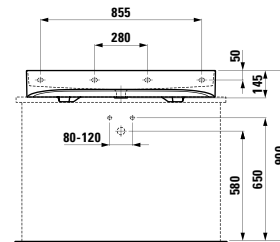

820341

Wall-hung WC, washdown, rimless

Wand-WC, Tiefspüler, spülrandlos

530 x 370 x 340 (430) mm

Colours: .000 .400 .757

Options: .000

Available from 4th Quarter 2019

Verfügbar ab 4. Quartal 2019

893341

WC seat and cover, removable, with lowering system

Sitz mit Deckel, abnehmbar, mit Absenkautomatik

Colours: .000 .757

Options: .000

Available from 4th Quarter 2019

Verfügbar ab 4. Quartal 2019

830341

Wall-hung bidet

Wandbidet

530 x 370 x 340 (430) mm

Colours: .000 .400 .757

Options: .302

Available from 4th Quarter 2019

Verfügbar ab 4. Quartal 2019