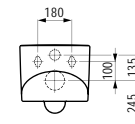

820341

Wall-hung WC, washdown, rimless

Wand-WC, Tiefspüler, spülrandlos

530 x 370 x 340 (430) mm

Colours: .000 .400 .757

Options: .000

Available from 4th Quarter 2019

Verfügbar ab 4. Quartal 2019