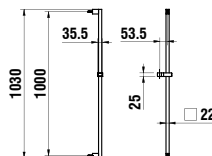

## 364980xxx5001

Shower slide bar, height 1030 mm

*Duschgleitstange, Höhe 1030 mm*

**Colours:** .004 .090\*

Available from 4th Quarter 2019

\*brushed stainless steel (PVD)

*Verfügbar ab 4. Quartal 2019*

\*Edelstahl gebürstet (PVD)